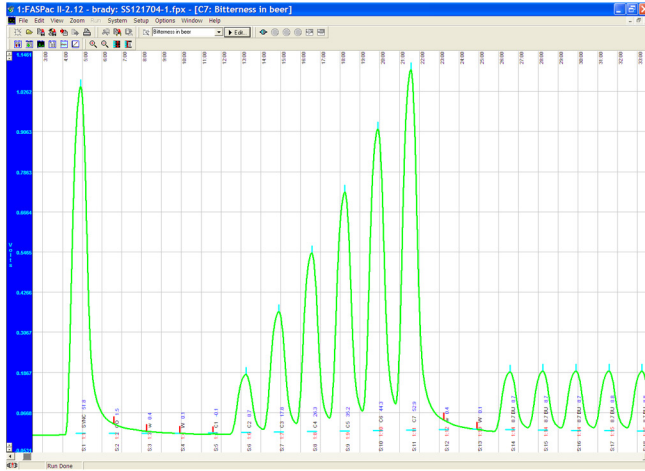

Bitterness

Example 1 - Range: 0 - 50 bitterness units (BU)

Bitterness A582-A00

Range: 0 - 50 BU

MDL=Not Applicable

Analysis rate: 36 samples/hour